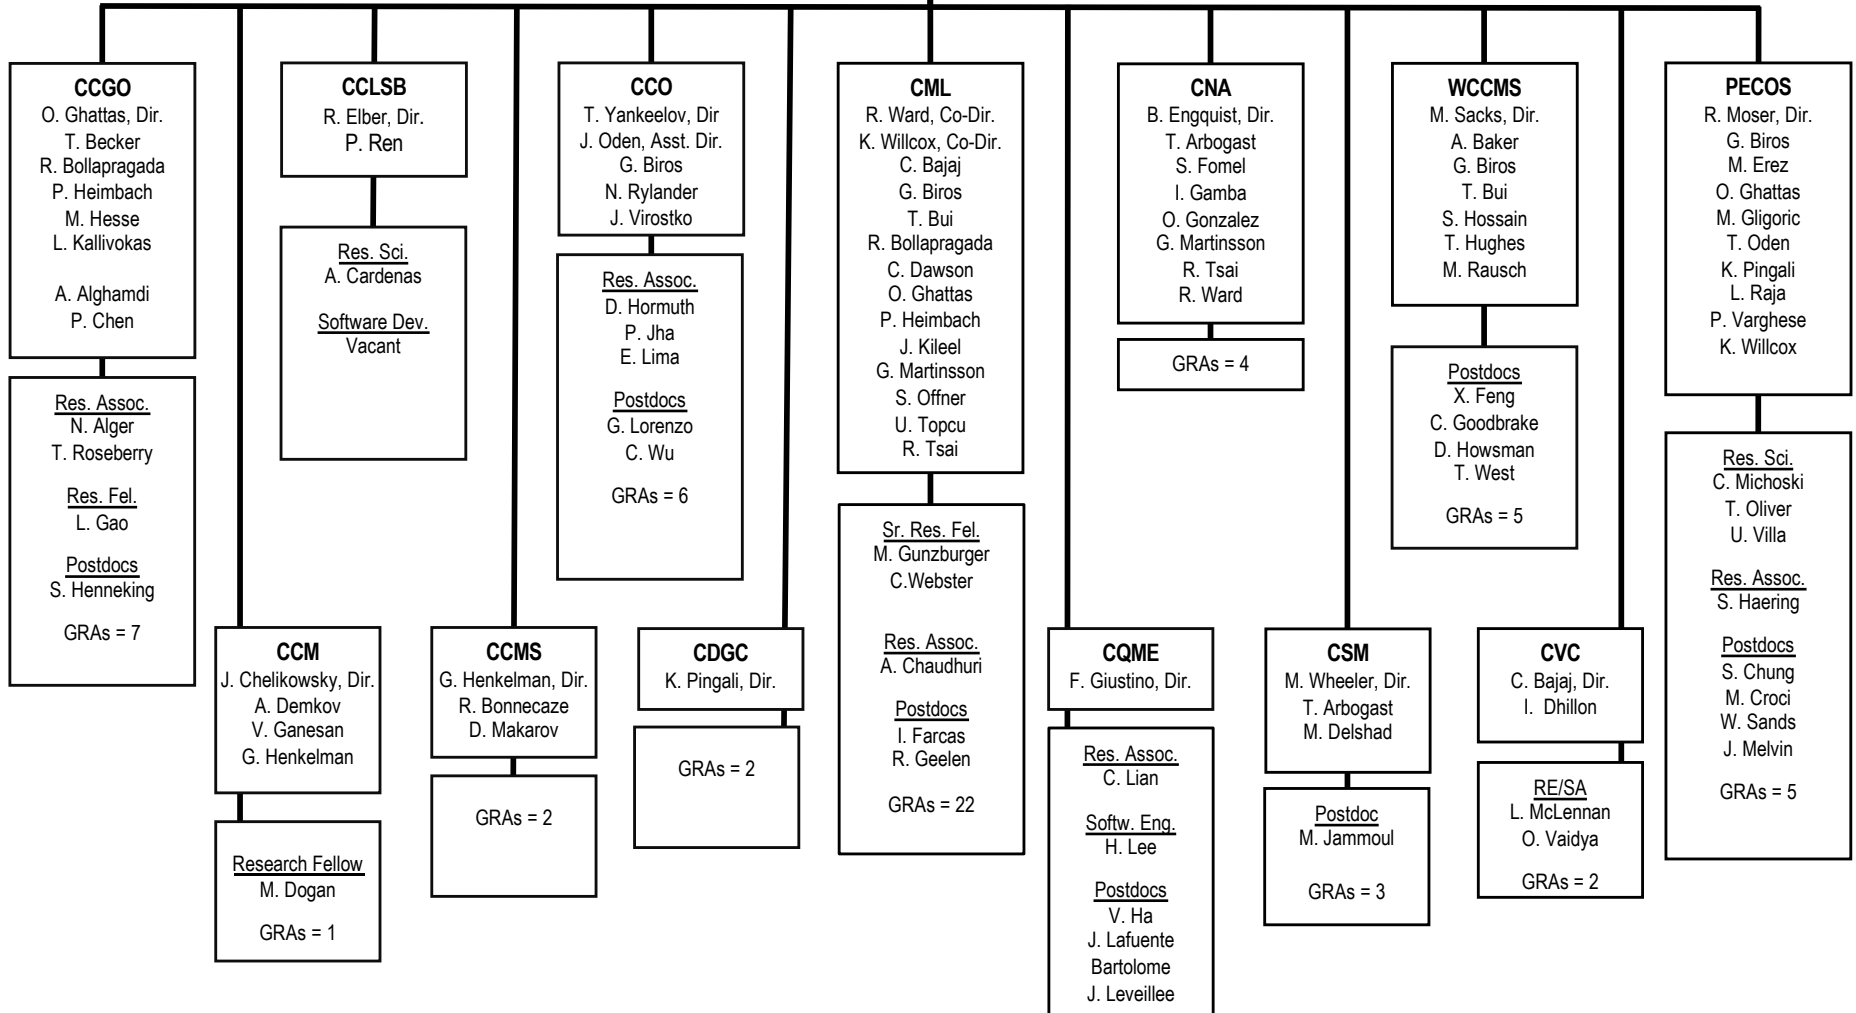

**Org. Chart (Continued)**  
 Director  
 Karen Willcox

**Research Centers**

**Org. Chart (Continued)**

Director  
Karen Willcox

The University of Texas at Austin

Oden Institute for Computational  
Engineering and Sciences

**Research Groups & Individual Research**